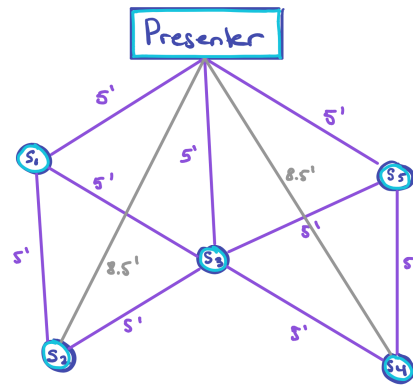

Covid Safety Accommodations for Colab Classes

General:

- All participants must wear a mask over nose and mouth at all times.
- All instruction and activity takes place outdoors only (for now) under the distancing configurations given below
- Rolling garage door and front door open for ventilation while students are present
- Only one person allowed indoors (for restroom use) at a time
- Restroom handles and all surfaces to be used for class are sanitized before the start of class and after class ends
- Only enrolled students (max 5) and instructors who've signed Colab's waiver may attend in person
- Participants must abide by all Colab's rules
- At most 2 additional people may be present: a videographer, and a Colab manager to open, close, and supervise

During Demonstration:

Up to 5 students will be present, standing on chalk marks on the driveway in this configuration:

During Student Work:

- Each student's work area will be at the center of an 8' diameter circle drawn in chalk on the driveway
- Students will be asked to not enter other students' workspaces
- Circles are spaced 4' apart, so that students standing at their easels are 12' from one another
- After asking for consent, the instructor may come within 3 feet of the student to give momentary advice on the work